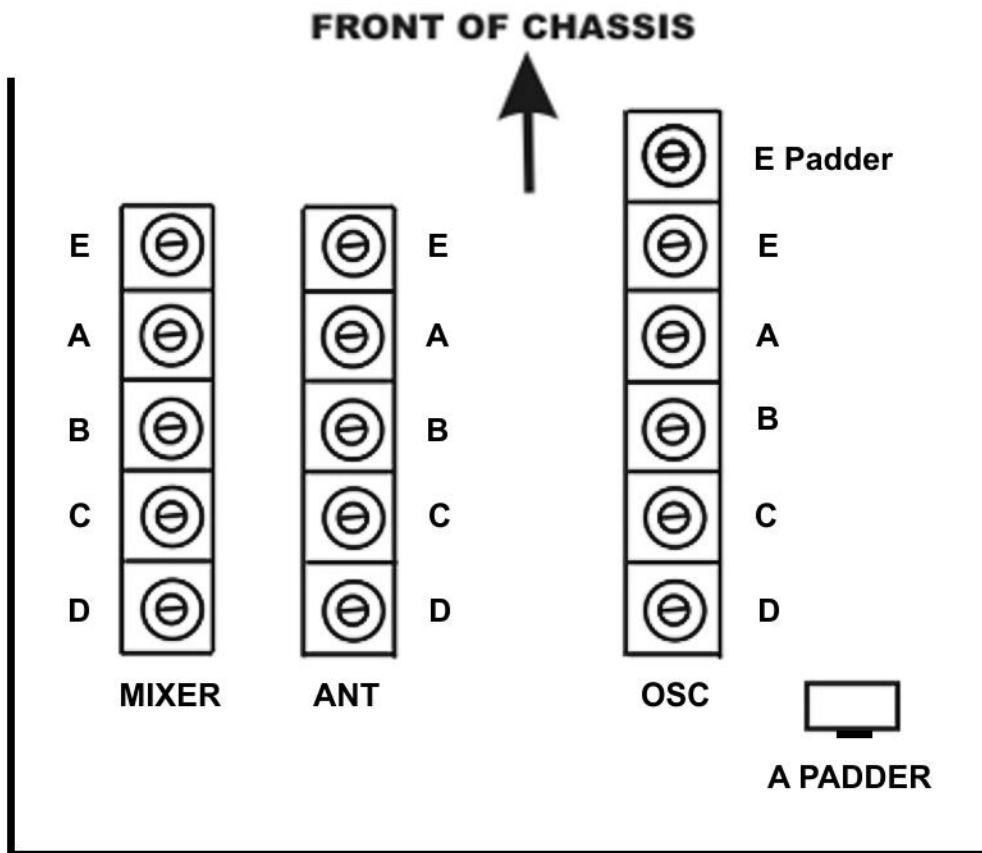

USE THIN DIAL CORD
BOTH PLACES

**MIDWEST
CHASSIS 121 (12-41)
TUBE PLACEMENT
& DIAL CORD STRINGING**

July 3, 2022

Mike Simpson

**MIDWEST
CHASSIS 121 (12-41)
RF ADJUSTMENT LOCATIONS
&
Mike Simpson
July 2, 2022**